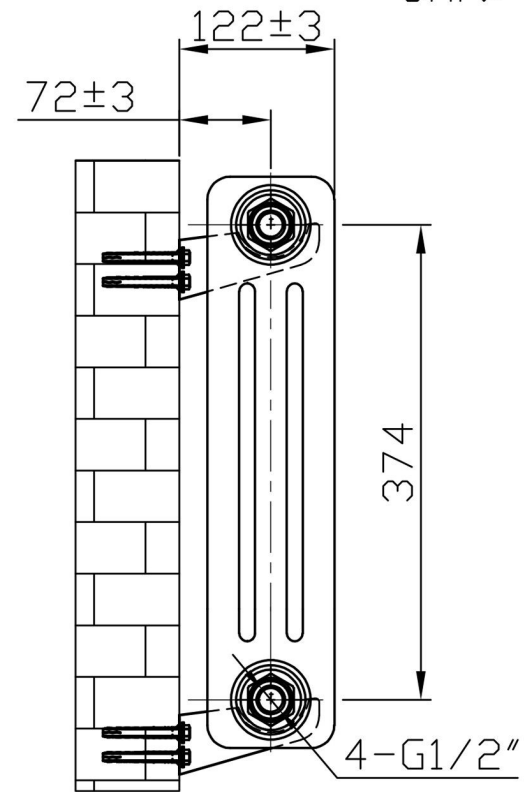

Imperia 3 Column Horizontal 450 x 605mm. Painted

Technical Drawing

Unit: mm

Eastbrook 

Eastbrook Road, Gloucester GL4 3DB
 Technical Helpline : 01452 317890
 Mon - Fri / 8am - 5pm
 Email : technical@eastbrookco.com