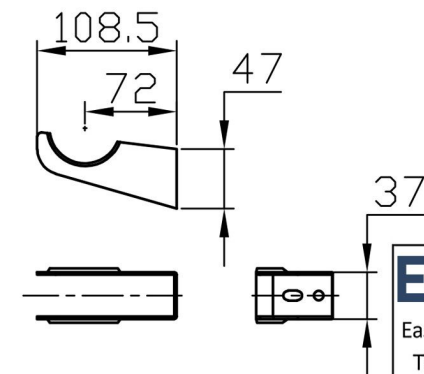

Imperia 3 Column Horizontal 450 x 605mm. Painted

Technical Drawing

Unit: mm

Eastbrook 

Eastbrook Road, Gloucester GL4 3DB
 Technical Helpline : 01452 317890
 Mon - Fri / 8am - 5pm
 Email : technical@eastbrookco.com