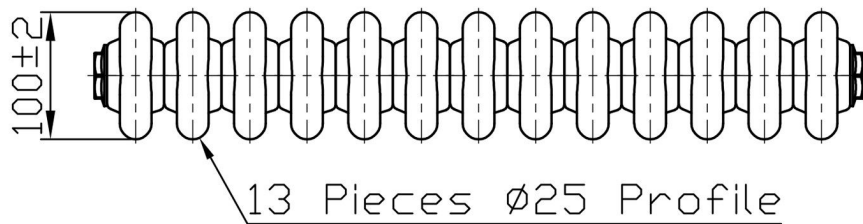

Imperia 3 Column Horizontal 450 x 605mm. Painted

Technical Drawing

Unit: mm

Eastbrook 

Eastbrook Road, Gloucester GL4 3DB
 Technical Helpline : 01452 317890
 Mon - Fri / 8am - 5pm
 Email : technical@eastbrookco.com