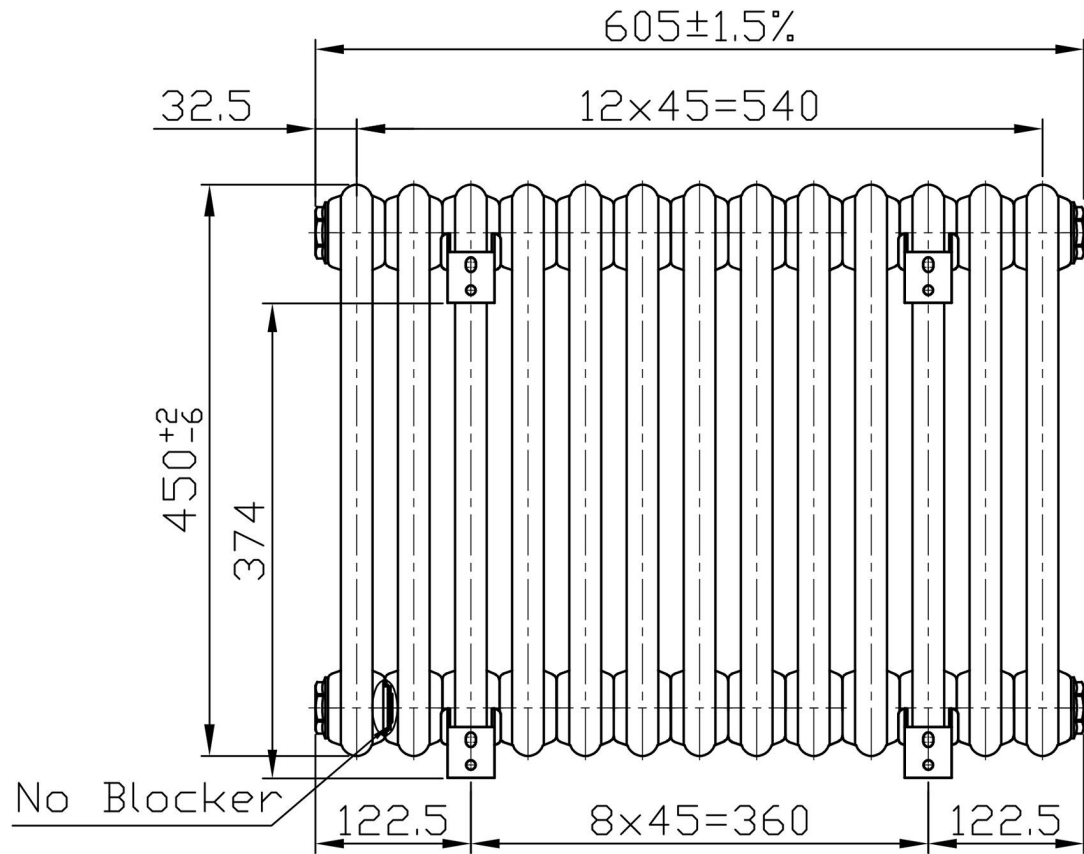

Imperia 3 Column Horizontal 450 x 605mm. Painted

Technical Drawing

Unit: mm

Eastbrook 

Eastbrook Road, Gloucester GL4 3DB
 Technical Helpline : 01452 317890
 Mon - Fri / 8am - 5pm
 Email : technical@eastbrookco.com